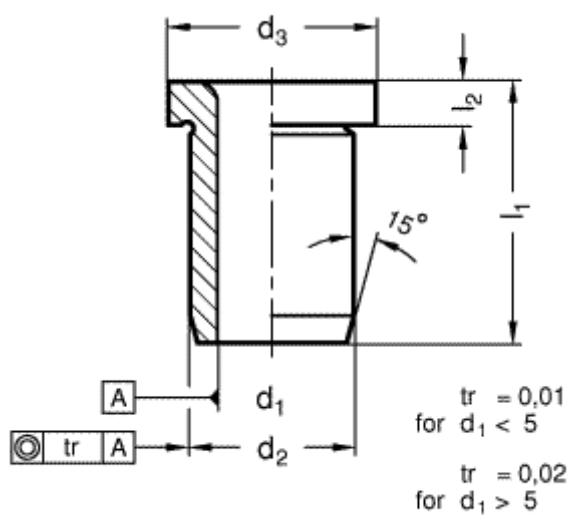

Article number: 201134087

Description: E+G Guide bush DIN 172-B15,5-28-A  
with collar

## Measures

$d_1 = 16$

$d_2 = 26$

$d_3 = 30$

$l_1 = 28$

$l_2 = 4$